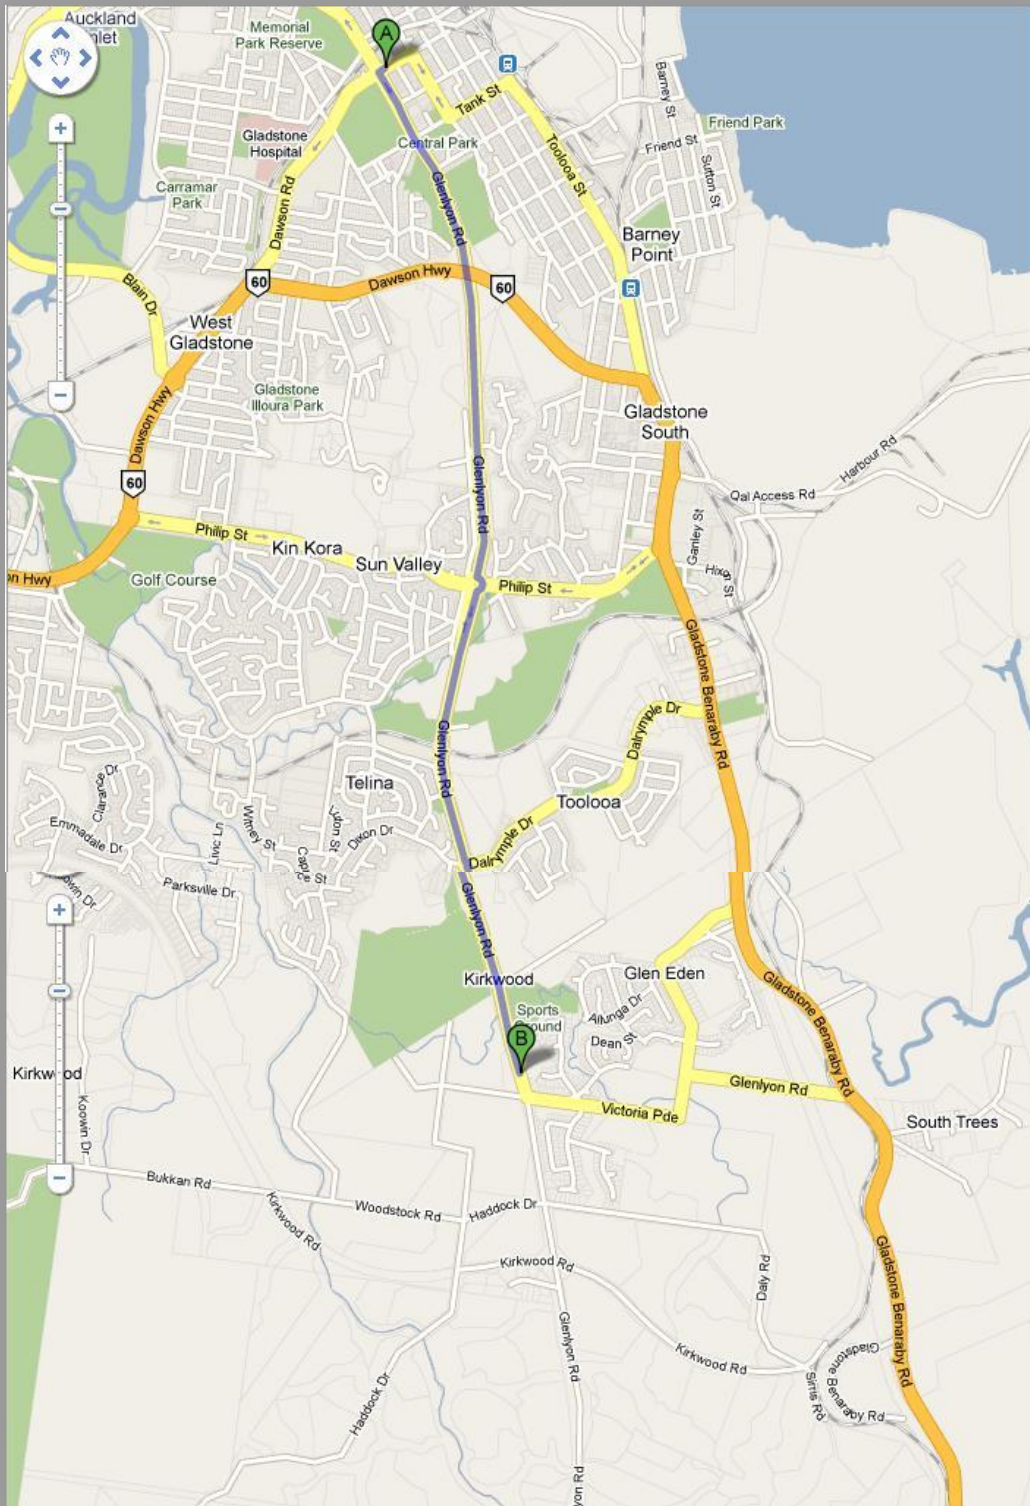

## Quest Gladstone to Tondoon Botanic Gardens

1. Head South-West on Bramston Street towards Glenlyon Road
2. Turn Left at Glenlyon Road
3. Continue along Glenlyon Road for approximately 6.3km
4. The Tondoon Botanic gardens will be on your left