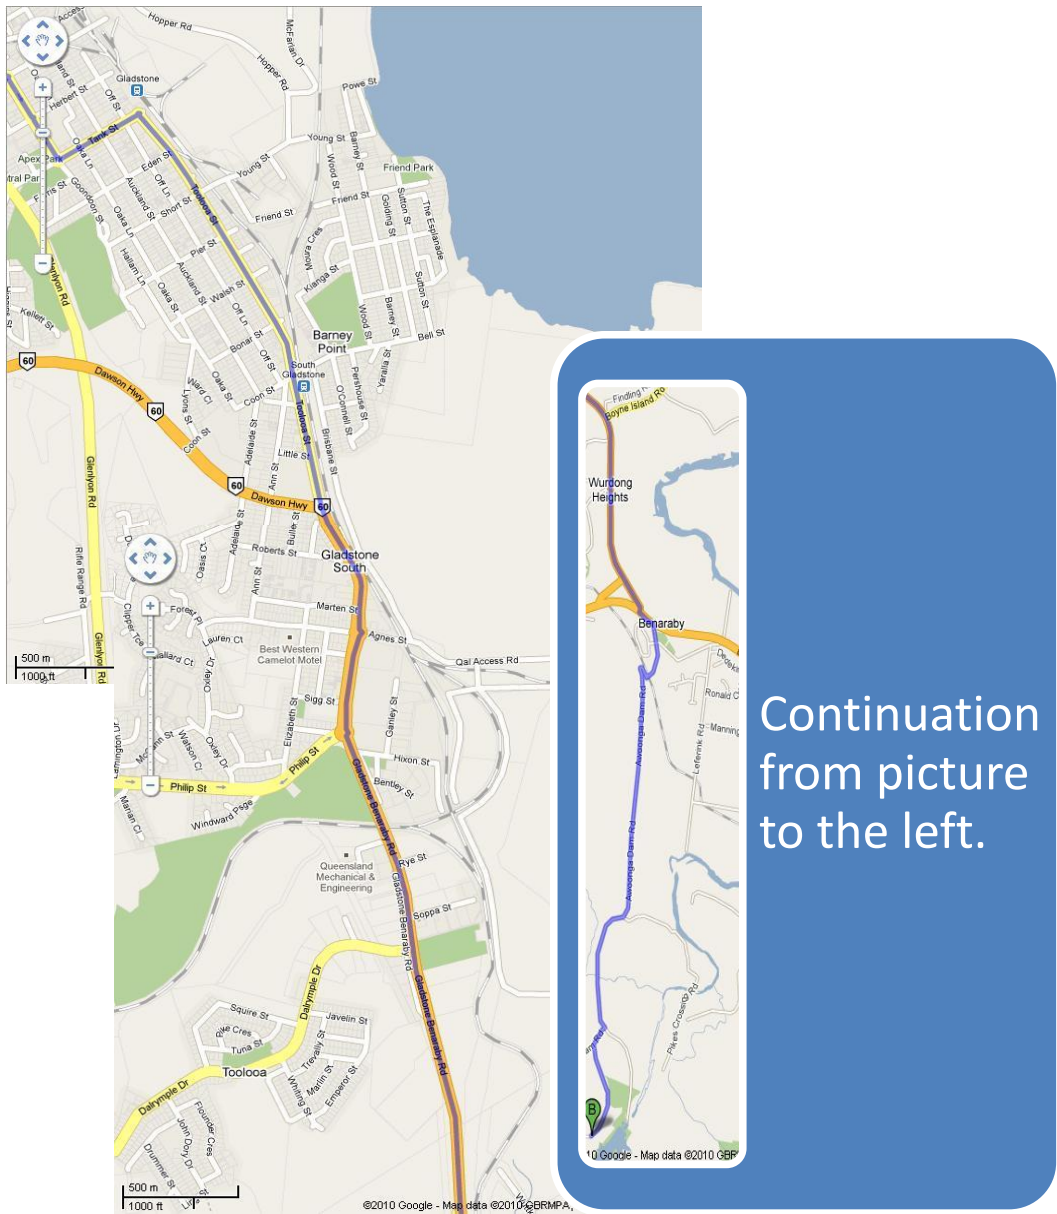

Quest Gladstone to Awoonga Dam

1. Head South-West on Bramston Street until Glenlyon Road
2. Turn Left at Glenlyon Road until the intersection at Tank Street
3. Turn Left at Tank Street and continue until the roundabout
4. At the roundabout, take the Third exit onto Toolooa Street
5. Follow Toolooa Street for 2.6km and take the Second exit at the roundabout onto Gladstone Benaraby Road
6. Follow the Gladstone Benaraby Road for 16.3km
7. Turn left at the Bruce Highway
8. Take the First Right at Awoonga Dam Road and follow for 7.1km
9. Turn Right to stay on Awoonga Dam Road