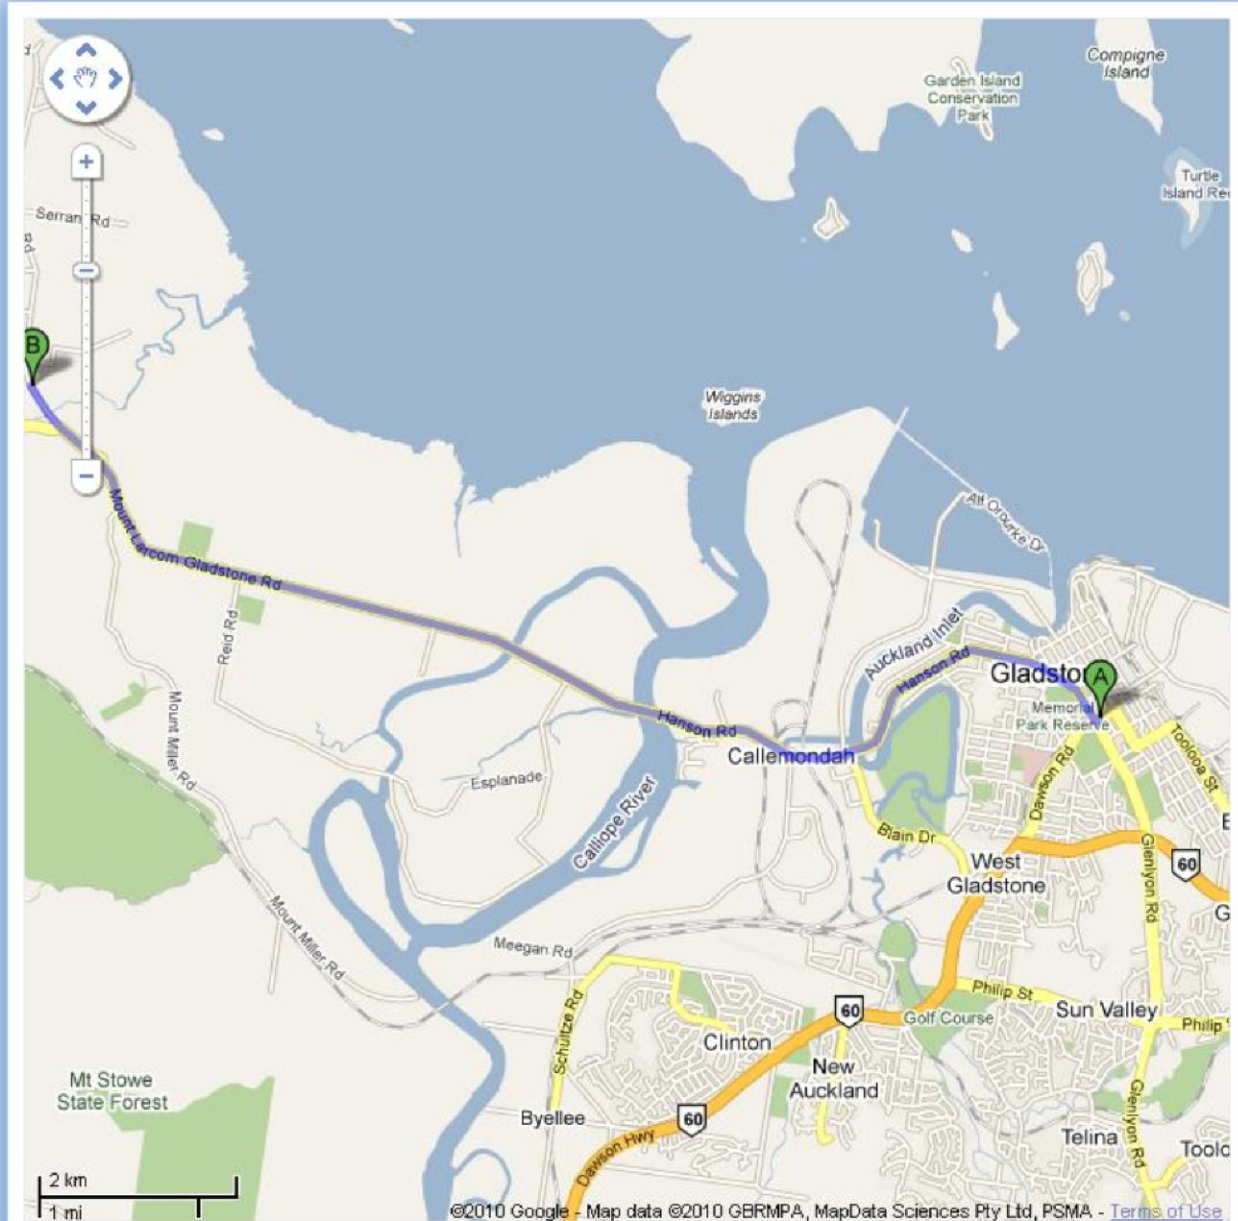

Quest Gladstone to Rio Tinto

1. Head South-West on Bramston Street towards Glenlyon Road
2. Turn Right onto Glenlyon Road
3. Continue onto Hanson Road for 5.9km
4. Continue onto the Mount Larcom Gladstone Road for 6.1km
5. Continue onto Landing Road