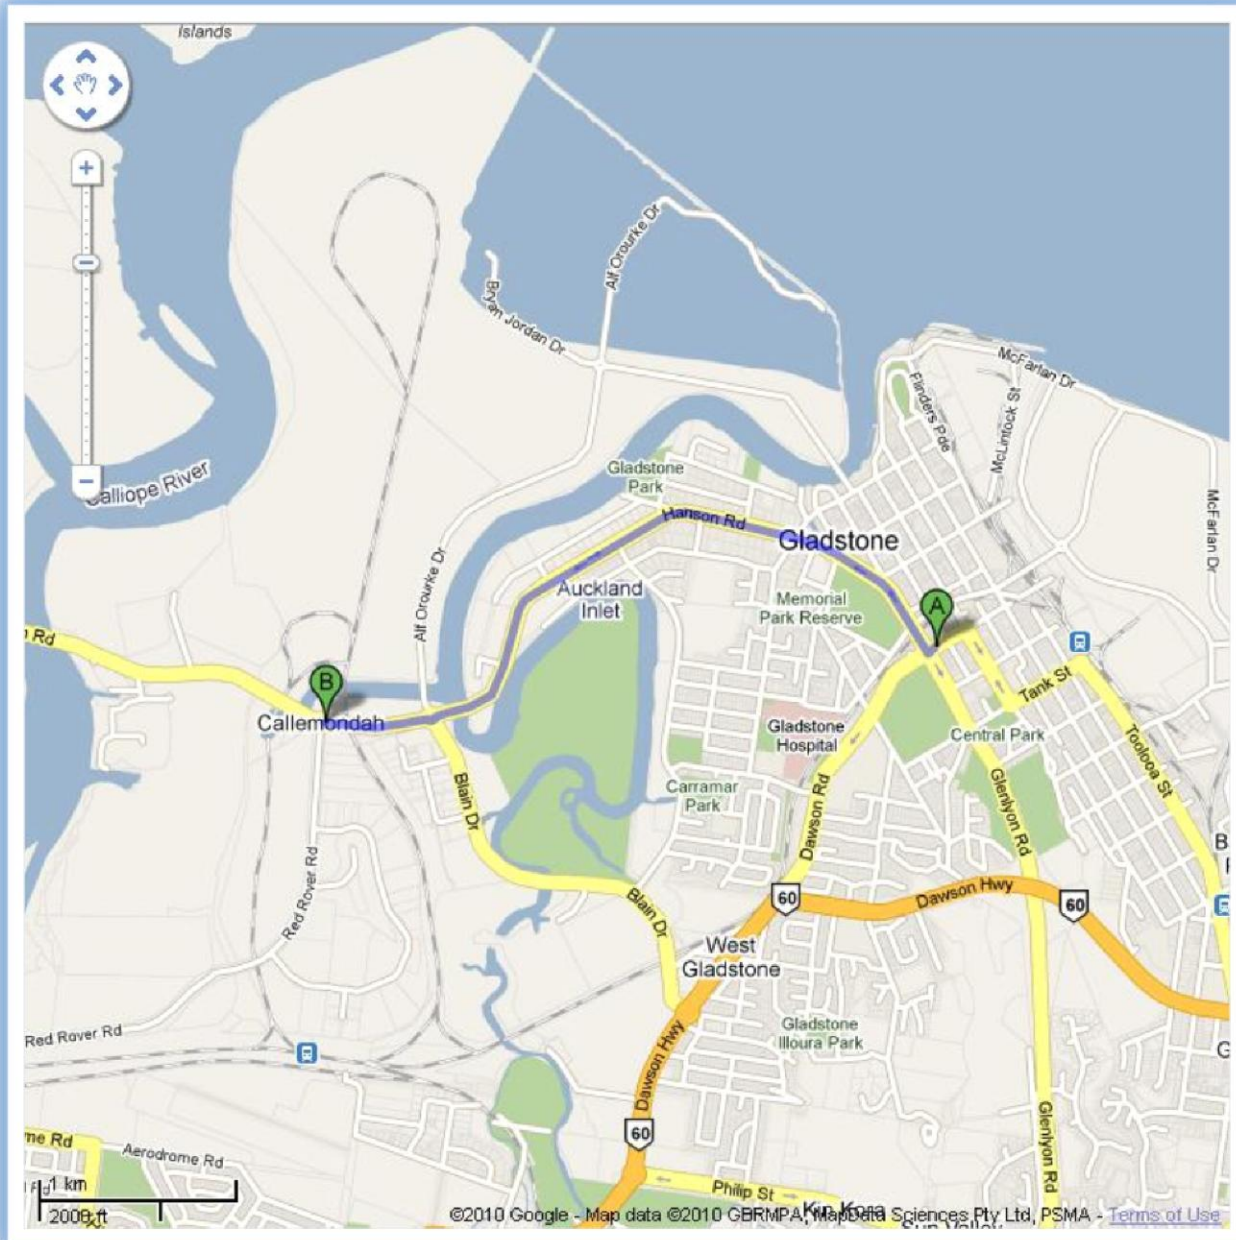

Quest Gladstone to NRG

1. Head South-West on Bramston Street towards Glenlyon Road
2. Turn Right at Glenlyon Road
3. Continue onto Hanson Road for 3.4km
4. NRG is located on the Left Hand Side