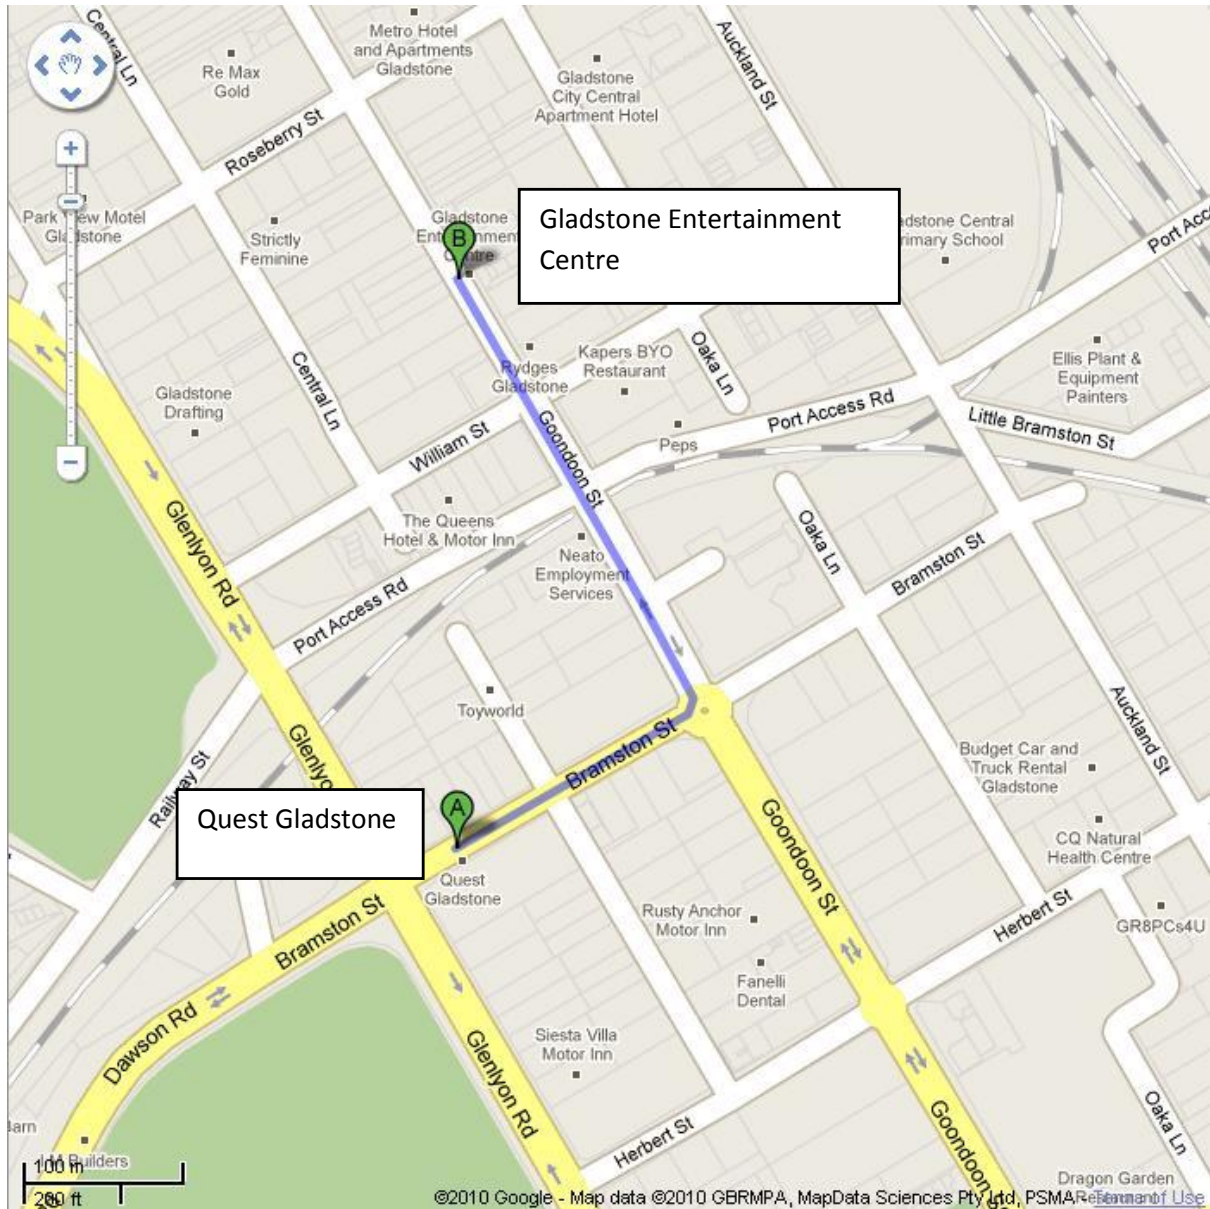

Quest Gladstone to the Gladstone Entertainment Centre

1. Head North-East on Bramston Street towards the roundabout at the intersection at Goondoon Street
2. Take first exit at roundabout onto Goondoon Street
3. Continue through the roundabout at the intersection at William Street
4. Continue through the intersection at Roseberry Street
5. The Gladstone Entertainment Centre is located on your right