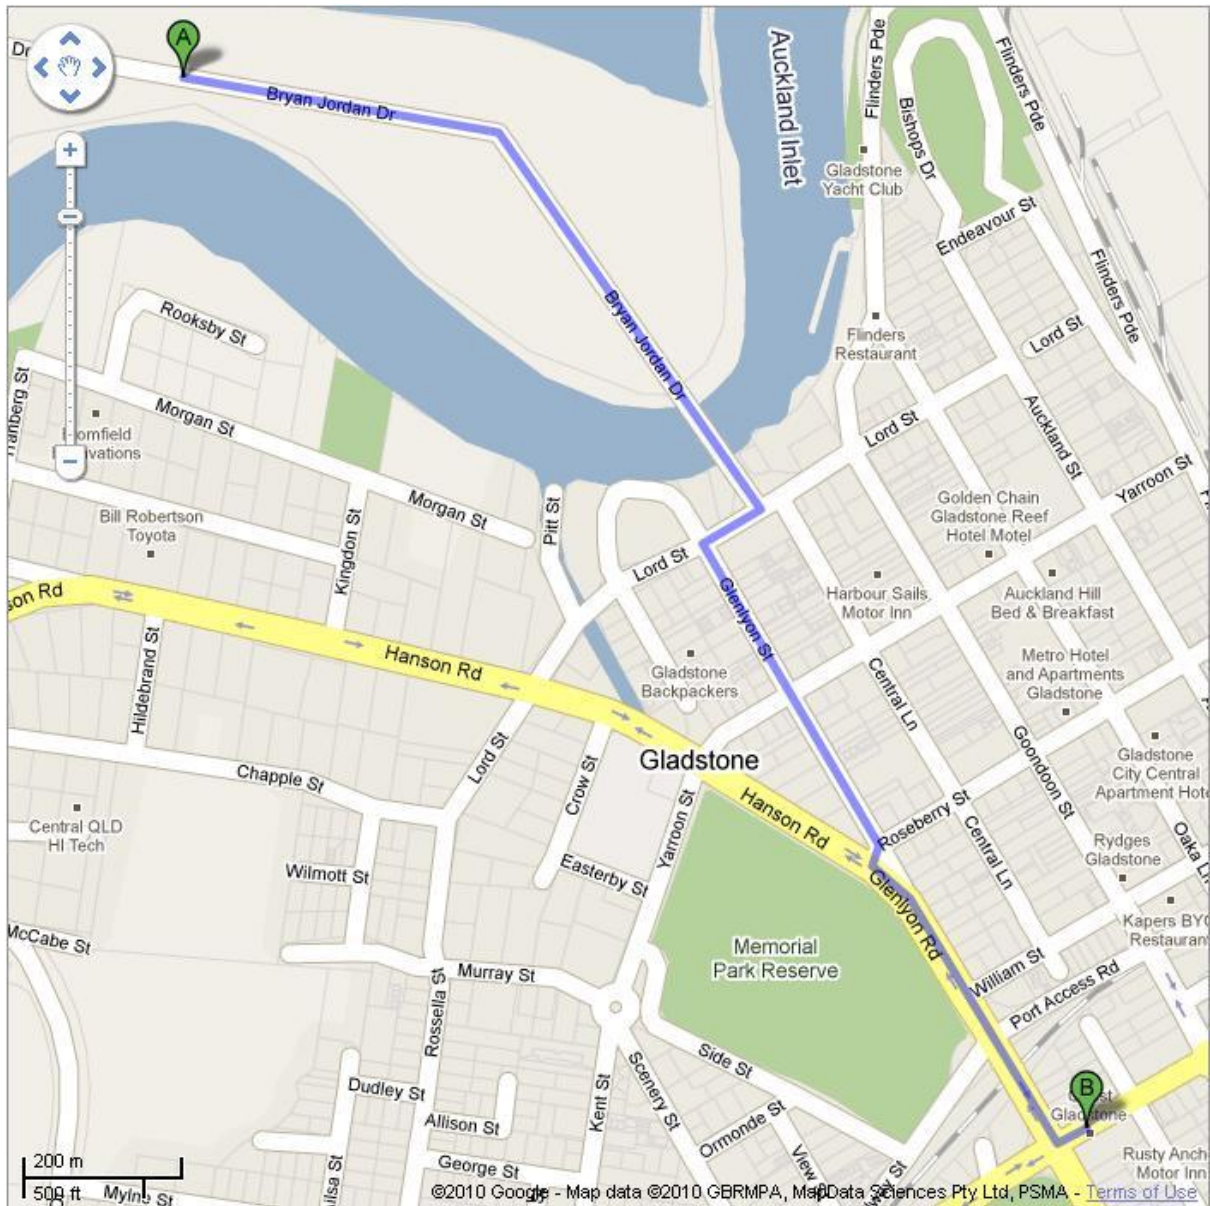

Gladstone Marina to Quest Gladstone

1. Head East along Bryan Jordan Drive towards Lord Street
2. Turn Right at Lord Street
3. Turn Left onto Glenlyon Street
4. Take second Right onto Roseberry Street
5. Turn left at Glenlyon Road
6. Turn Left into Bramston Street
7. Continue until the roundabout and take the Fourth exit to head back in the same direction
8. Quest Gladstone is located on your left