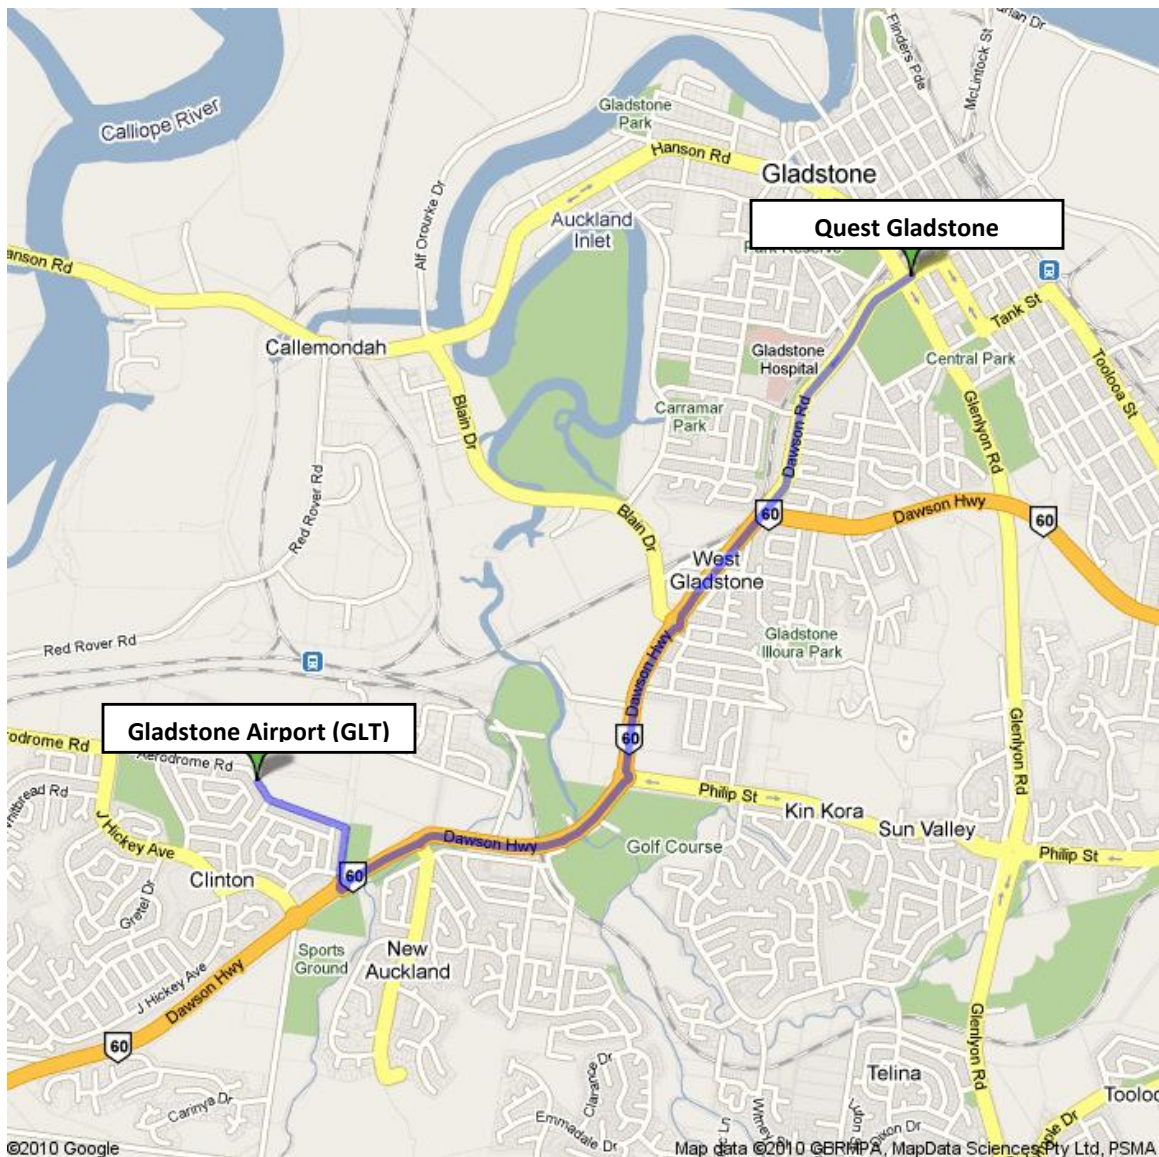

Directions from Gladstone Airport (GLT) to Quest Gladstone

1. Turn right onto Aerodrome Road and follow for 900m
2. Turn left onto Dawson Road and continue for 4.8km
3. You will go through four roundabouts
4. Upon reaching the intersection of Glenlyon Road and Bramston Street, continue straight until you reach a roundabout.
5. Complete a full turn at this roundabout to head back in the same direction you came
6. Quest Gladstone is located to your left.